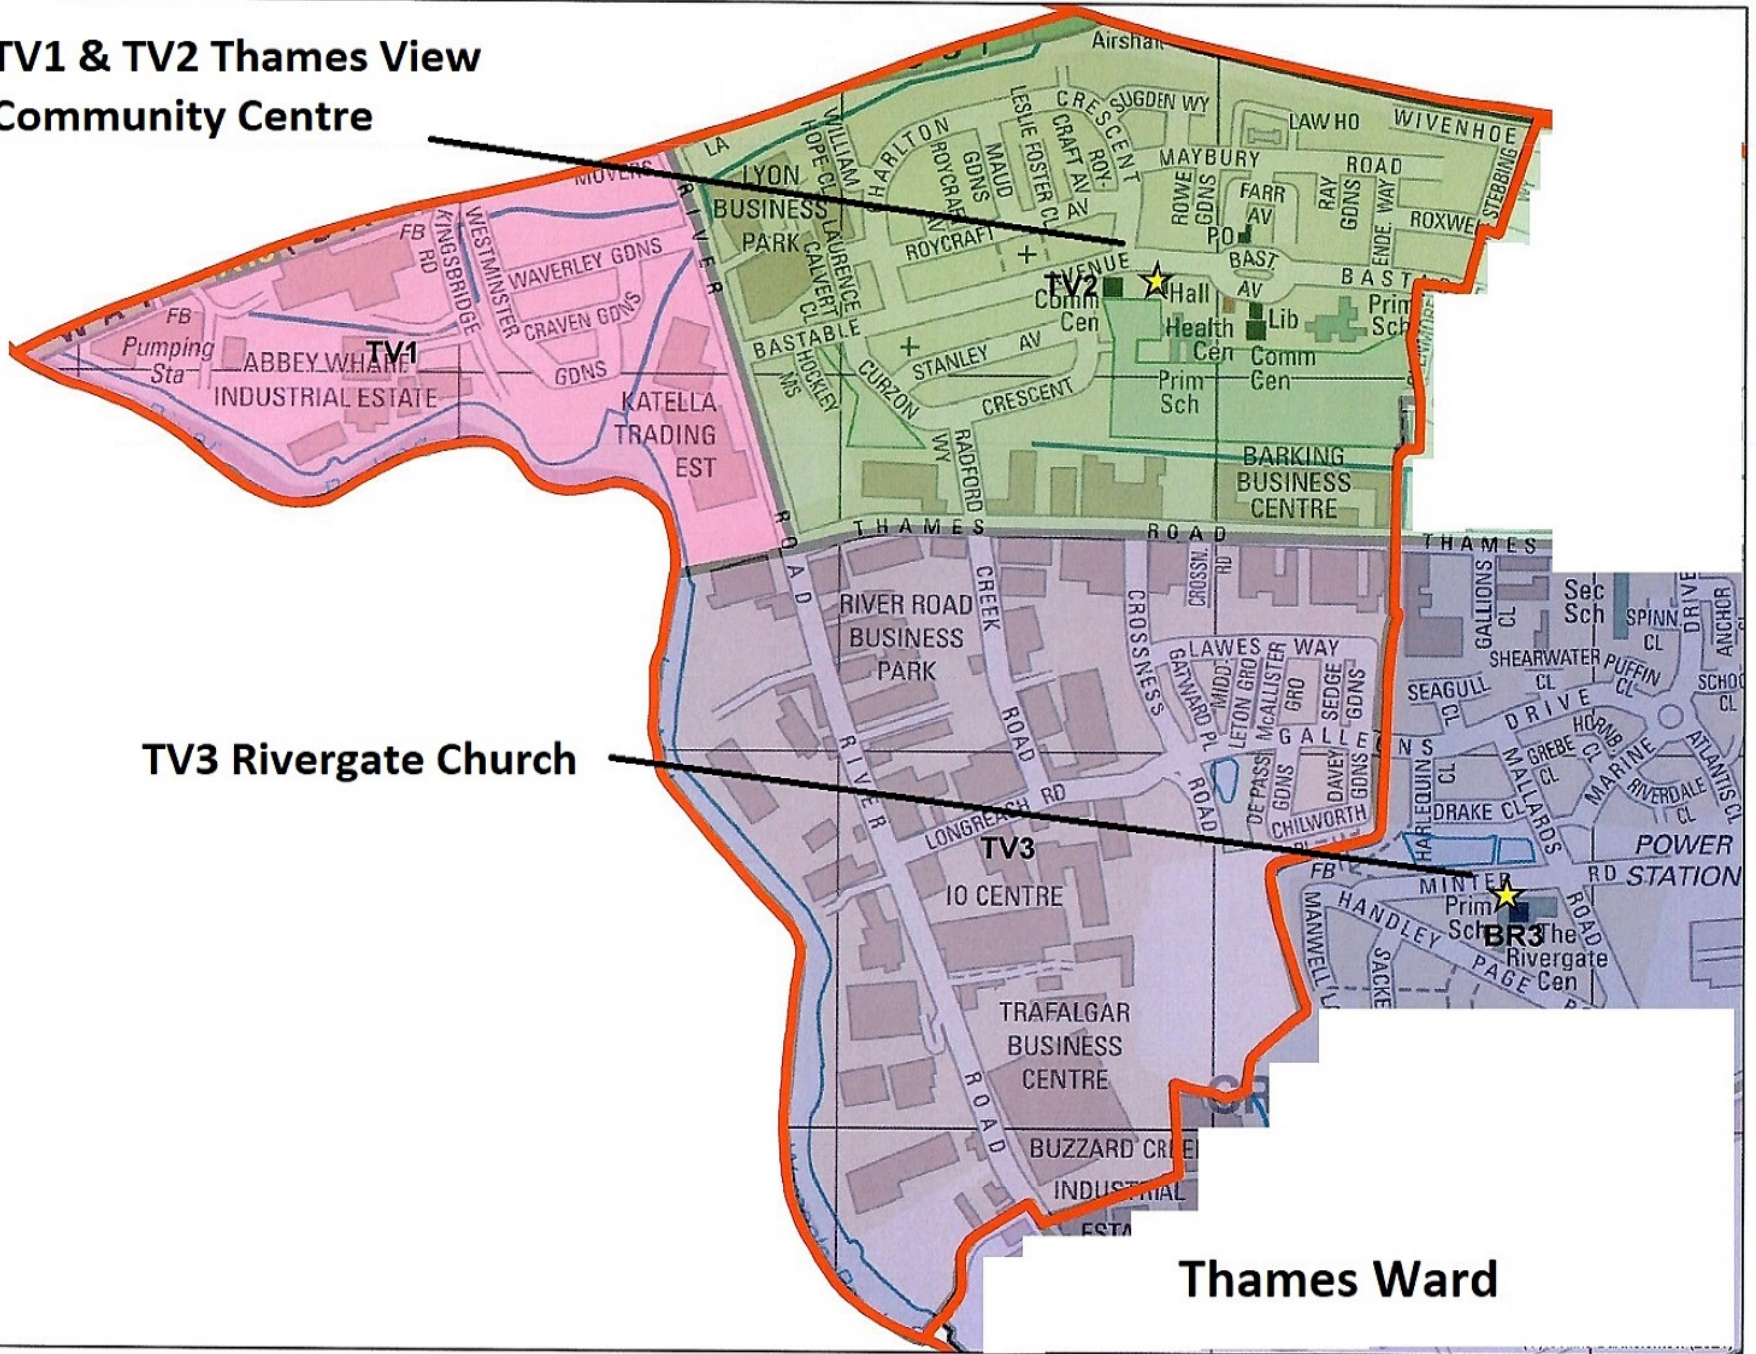

TV1 & TV2 Thames View Community Centre

TV3 Rivergate Church

Thames Ward